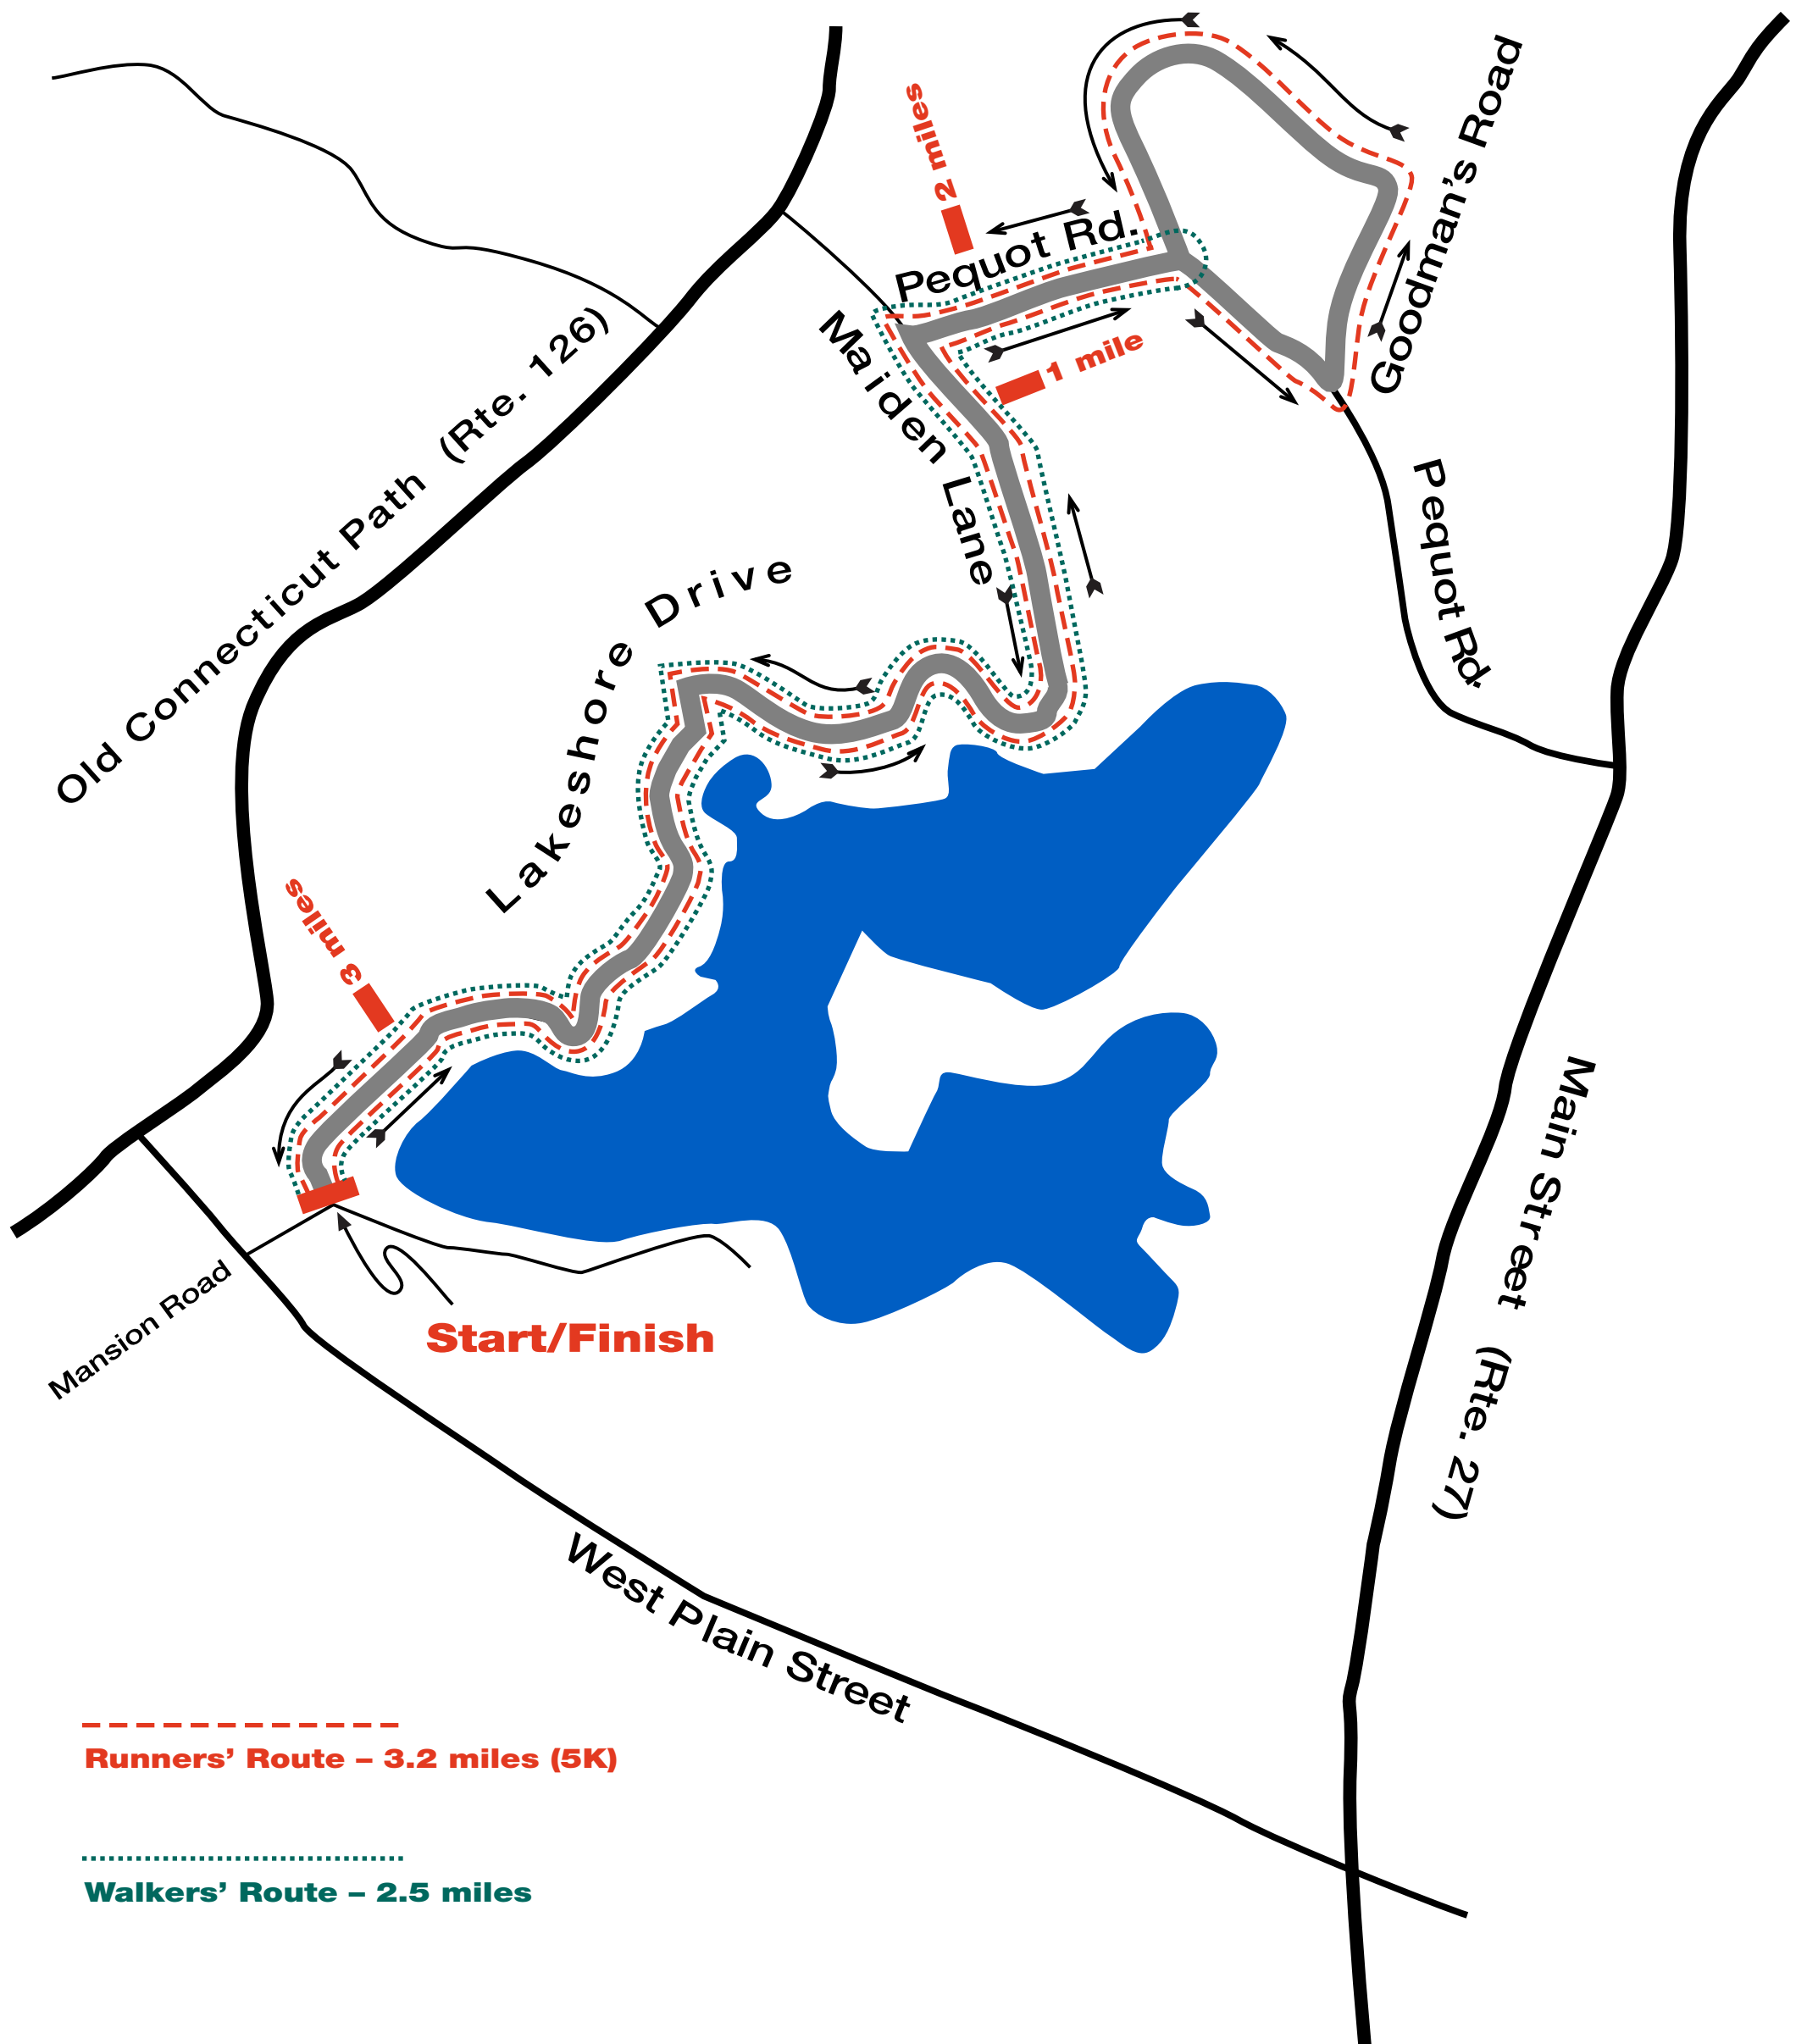

ANNUAL DUDLEY POND RUN

Course is marked with arrows, and volunteers will be at key turns and/or patrolling the route. If you need help, go to the side of the road and ask a volunteer for help. We appreciate your participation and want you to have a fun, safe time!